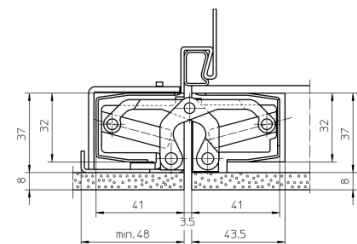

SIMONSWERK

TECTUS®

TECTUS TE 540 3D A8 SZ

for unrebated heavy-duty doors with claddings up to 8 mm with steel frames

Receiver	steel frame

Descriptive Text

SIMONSWERK receiver TECTUS TE 540 3D A8 SZ for steel frames with hinge TECTUS TE 540 3D A 8 for unrebated, heavy doors...

Combination

hinge	up to 100 kg	TE 540 3D A8

Items (DIN direction: DIN right and left hand applicable)

finish(es)	galvanised
Packing unit	Pack of 10
Item number	5 400423 0 01006

steel frame