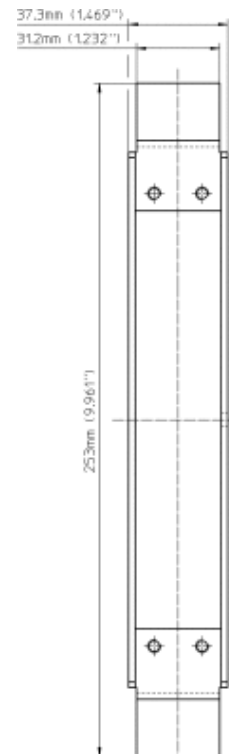

SIMONSWERK receiver TECTUS TE 540 3D/540 3D A8 ST for steel doors with TECTUS TE 540 3D/540 3D A8 hinge for flush doors. Finish...

**Combination**

hinge	TE 540 3D
hinge	TE 540 3D A8
hinge	TE 540 3D Energy
hinge	TE 540 3D A8 Energy

**Items** (DIN Reference: non-handed)

<b>Finish(es)</b>	galvanized
<b>packing unit</b>	pack of 10
<b>Item Number</b>	5 401321 0 01006

front view

While every due care has been taken, we cannot be held responsible for errors, omissions or defects. We kindly ask for your understanding.