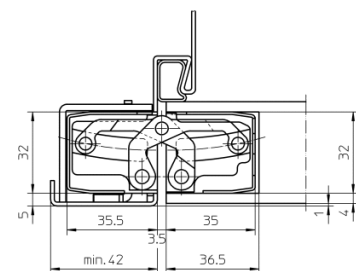

Combination

hinge	up to 120 kg	TE 540 3D
-------	--------------	-----------

Items (DIN direction: DIN right and left hand applicable)

finish(es)	galvanised
Packing unit	Pack of 10
Item number	5 400390 0 01006
finish(es)	stainless steel untreated
Packing unit	Pack of 10
Item number	5 400390 0 04106

front view

steel frame