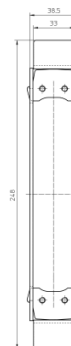

SIMONSWERK TECTUS®

TE 540 3D SZ

for unrebated heavy-duty and high-performance doors with steel frames

Receiver	steel frame
-----------------	-------------

Descriptive Text

SIMONSWERK receiver TECTUS TE 540 3D SZ for steel frames with TECTUS TE 540 3D hinge for unrebated doors. Finish...

Combination

hinge	up to 120 kg	TE 540 3D
-------	--------------	-----------

Items (DIN direction: DIN right and left hand applicable)

finish(es)	galvanised
Packing unit	Pack of 10
Item number	5 400390 0 01006
finish(es)	stainless steel untreated
Packing unit	Pack of 10
Item number	5 400390 0 04106

front view

steel frame