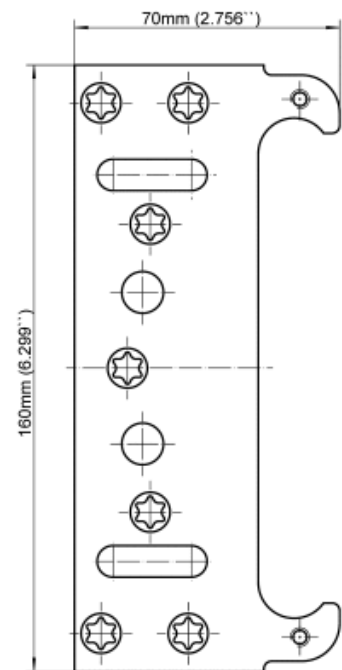

SIMONSWERK
TECTUS®

distributed in North America by :

1-800-362-1484
www.BridgeportWorldwide.com

TE 240 3D FZ/1

For flush residential doors with casing frames

receivers

Descriptive Text

SIMONSWERK fixing plate TECTUS TE 240 3D FZ/1 for casing frames with TECTUS TE 240 3D hinge for flush doors. Finish...

Note

Shims for casing strengths 22–28 mm (0.866–1.102") are included.

Combination

hinge	TE 240 3D
hinge	TE 240 3D Energy

Items (DIN Reference: non-handed)

Finish(es)	galvanized
packing unit	pack of 10
Item Number	5 400441 0 01006

front view

While every due care has been taken, we cannot be held responsible for errors, omissions or defects. We kindly ask for your understanding.

© SIMONSWERK North America, Inc.

SIMONSWERK TECTUS®

TE 240 3D FZ/1