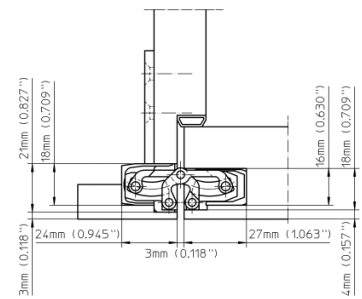

SIMONSWERK TECTUS®

TE 240 3D FZ/1

For flush residential doors with casing frames

receivers

casing wood frames