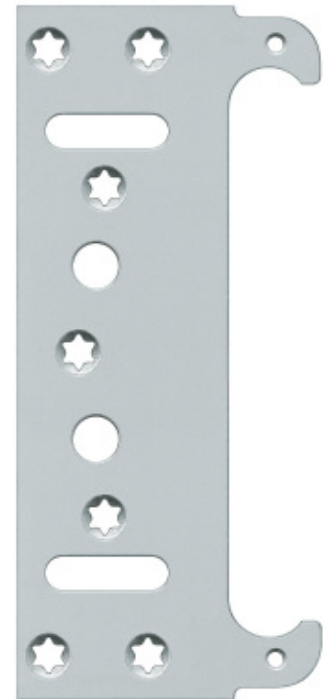

SIMONSWERK
TECTUS®

distributed in North America by :

1-800-362-1484
www.BridgeportWorldwide.com

TE 240 3D FZ/1

For flush residential doors with casing frames

receivers

Descriptive Text

SIMONSWERK fixing plate TECTUS TE 240 3D FZ/1 for casing frames with TECTUS TE 240 3D hinge for flush doors. Finish...

Note

Shims for casing strengths 22–28 mm (0.866–1.102") are included.

Combination

hinge	TE 240 3D
hinge	TE 240 3D Energy

Items (DIN Reference: non-handed)

Finish(es)	galvanized
packing unit	pack of 10
Item Number	5 400441 0 01006

For flush residential doors with casing frames

receivers

casing wood frames